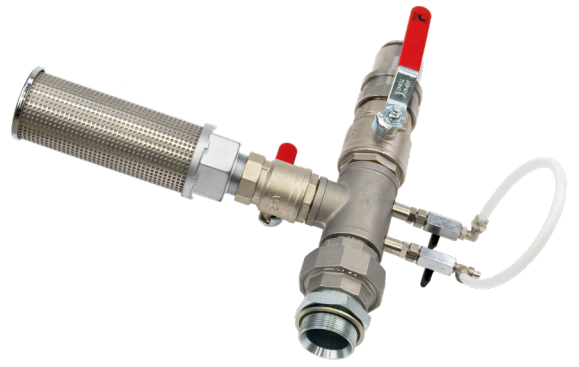

Flushing Kit

for NOVADRY, VARODRY and CLAWVAC

Key Features:

- Convenient flushing procedure to clean the rotors
- Removes all kinds of particles and even soft layers
- Quick and easy flushing procedure
- Easy connection of water or solvent

Flushing Kit for NOVADRY, VARODRY and CLAWVAC

OPERATION

■ Full convenience for all VARODRY, NOVADRY and CLAWVAC

- Allows flushing without disassembling the pump from the process
- Easy switch to the flushing procedure via one valve setting

■ One inlet for cleanser or water:

- Safe handling of water or cleanser next to your process

■ Save flushing process with purge:

- Purge keeps sensitive pump areas dry
- For NOVADRY and VARODRY OEM: Purge Upgrade Kit needed