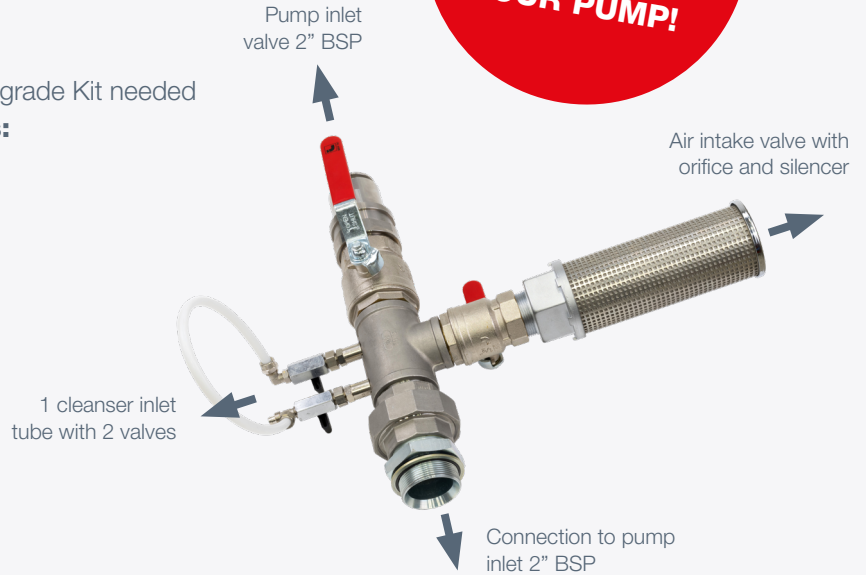

Flushing Kit

for NOVADRY, VARODRY and CLAWVAC

Key Features:

- Convenient flushing procedure to clean the rotors
- Removes all kinds of particles and even soft layers
- Quick and easy flushing procedure
- Easy connection of water or solvent

Flushing Kit for NOVADRY, VARODRY and CLAWVAC

OPERATION

■ Full convenience for all VARODRY, NOVADRY and CLAWVAC

- Allows flushing without disassembling the pump from the process
- Easy switch to the flushing procedure via one valve setting

■ One inlet for cleanser or water:

- Safe handling of water or cleanser next to your process

■ Save flushing process with purge:

- Purge keeps sensitive pump areas dry
- For NOVADRY and VARODRY OEM: Purge Upgrade Kit needed

YOUTUBE VIDEOS

NOVADRY

CLAWVAC

THE PERFECT
WELLNESS
TREATMENT FOR
YOUR PUMP!

APPLICATION EXAMPLES

VARODRY

NOVADRY & CLAWVAC

- Frequent flushing saves the pump from process contamination
- Full hygienic cleaning for food applications
- Flushing procedure after each process cycle for optimal results