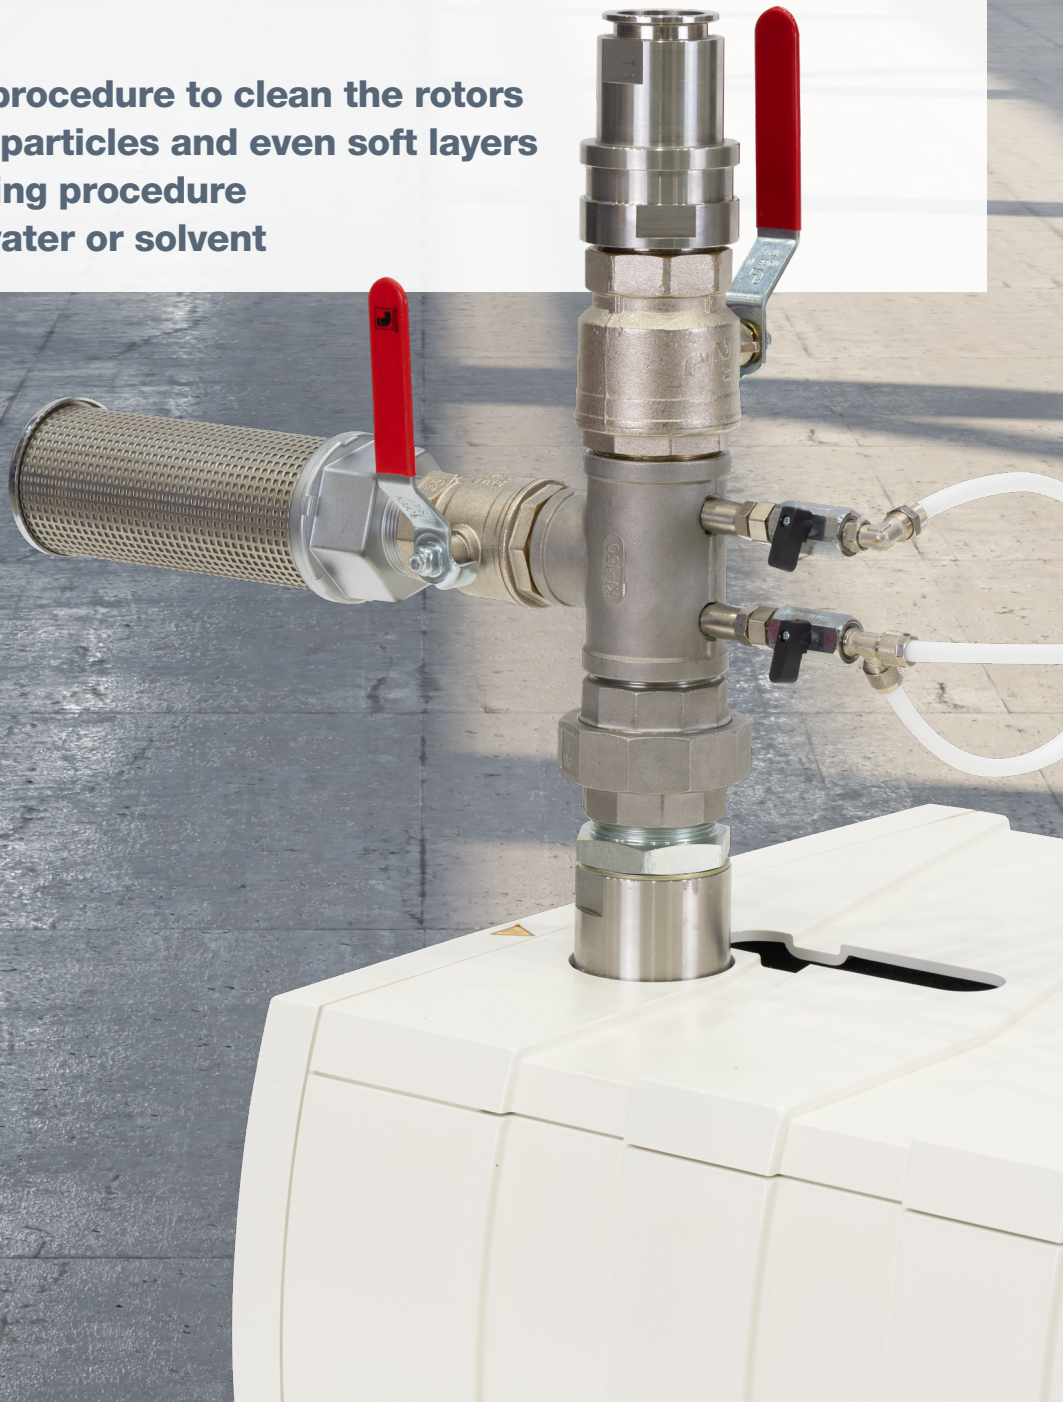

Flushing Kit

for NOVADRY, VARODRY and CLAWVAC

Key Features:

- Convenient flushing procedure to clean the rotors
- Removes all kinds of particles and even soft layers
- Quick and easy flushing procedure
- Easy connection of water or solvent

Flushing Kit for NOVADRY, VARODRY and CLAWVAC

OPERATION

■ Full convenience for all VARODRY, NOVADRY and CLAWVAC

- Allows flushing without disassembling the pump from the process
- Easy switch to the flushing procedure via one valve setting

■ One inlet for cleanser or water:

- Safe handling of water or cleanser next to your process

■ Save flushing process with purge:

- Purge keeps sensitive pump areas dry
- For NOVADRY and VARODRY OEM: Purge Upgrade Kit needed

YOUTUBE VIDEOS

NOVADRY

CLAWVAC

THE PERFECT
WELLNESS
TREATMENT FOR
YOUR PUMP!

APPLICATION EXAMPLES

VARODRY

NOVADRY & CLAWVAC

- Frequent flushing saves the pump from process contamination
- Full hygienic cleaning for food applications
- Flushing procedure after each process cycle for optimal results